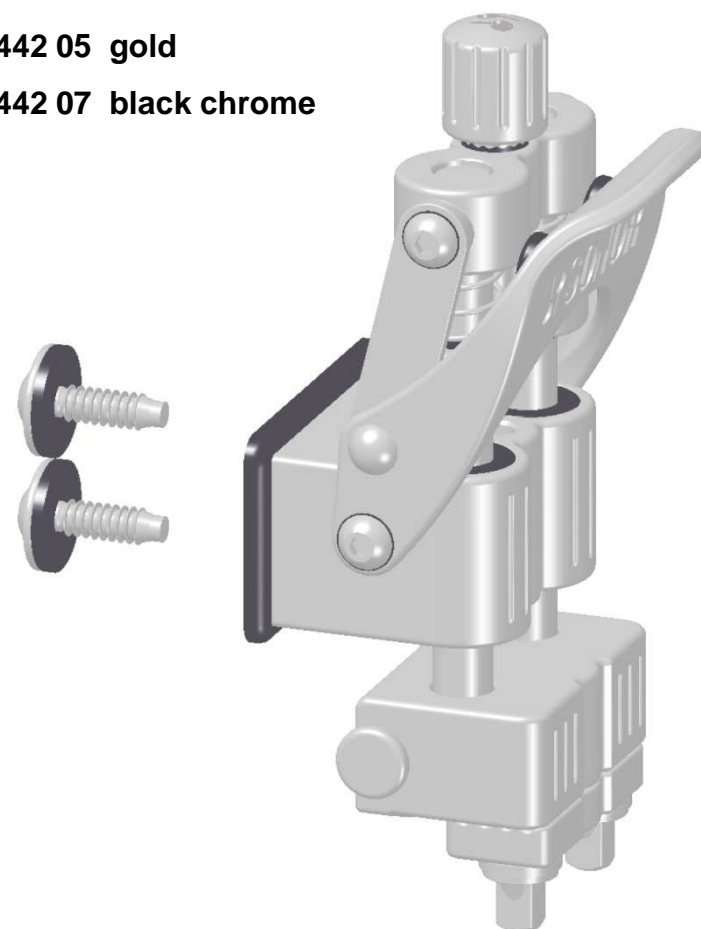

for Heavy shell

Badge / Logo, chrome No. 190 344 01

(incl. 4 pcs screw M3x7 and 4 pcs screw M3x10)

Badge / Logo, gold No. 190 344 05

(incl. 4 pcs screw M3x7 and 4 pcs screw M3x10)

Badge / Logo, aranja No. 190 344 07

(incl. 4 pcs screw M3x7 and 4 pcs screw M3x10)

„DUAL GLIDE SYSTEM“

Snare Butt complete

190 443 01 chrome

190 443 05 gold

190 443 07 black chrome

„DUAL GLIDE SYSTEM“

Snare Strainer complete

190 442 01 chrome

190 442 05 gold

190 442 07 black chrome

Snare Butt spare parts

Snare Strainer spare parts

Drum steel hoop for batter side

10"	6 Rods	145 941 46	chrome
10"	6 Rods	190 124 05	gold
10"	6 Rods	190 124 07	aranja