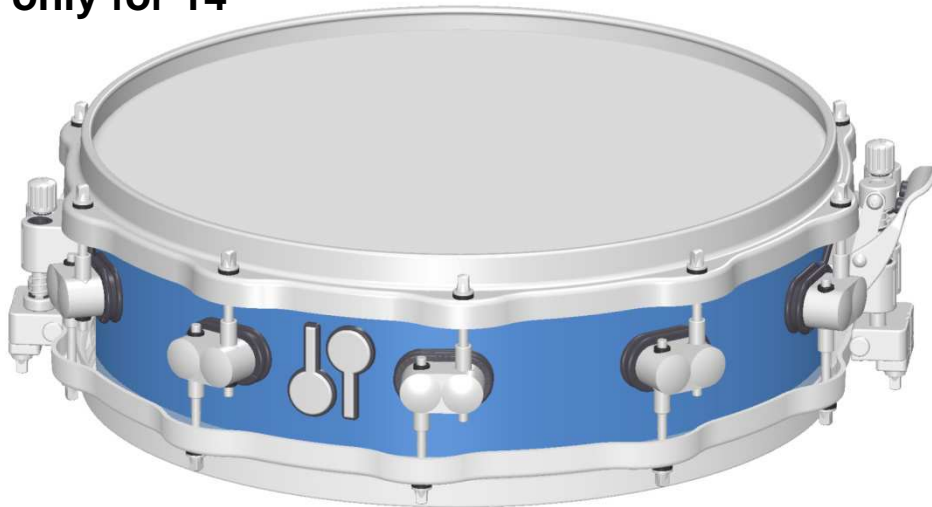

SQ² Piccolo Snare Drum

SQ² Piccolo Snare Drum
with steel hoop

SQ² Piccolo Snare Drum
with die - cast hoop
only for 14"

190 011 01
4 pcs / pack

No replacement,
please ask your
local dealer

Piccolo Lug complete

190 374 01
2 pcs / pack

- 190 373 01 chrome**
- 190 373 05 gold**
- 190 373 07 aranja**

Square head screw 65mm
6 pcs / pack

- 190 279 01 chrome**
- 190 279 05 gold**
- 190 279 07 aranja**

Slotted screw 65mm
6 pcs / pack

- 190 375 01 chrome**
- 190 375 05 gold**
- 190 375 07 aranja**

190 269 01
Torx – screw
ø5x13
20 pcs / pack

for Vintage shell
for Thin shell
for Medium shell
for Acrylic shell

190 270 01
Torx – screw
ø5x16
20 pcs / pack

Drum steel hoop for resonance side

10"	6 Rods	145 941 47	chrome
10"	6 Rods	190 125 05	gold
10"	6 Rods	190 125 07	aranja

12"	8 Rods	190 119 01	chrome
12"	8 Rods	190 119 05	gold
12"	8 Rods	190 119 07	aranja