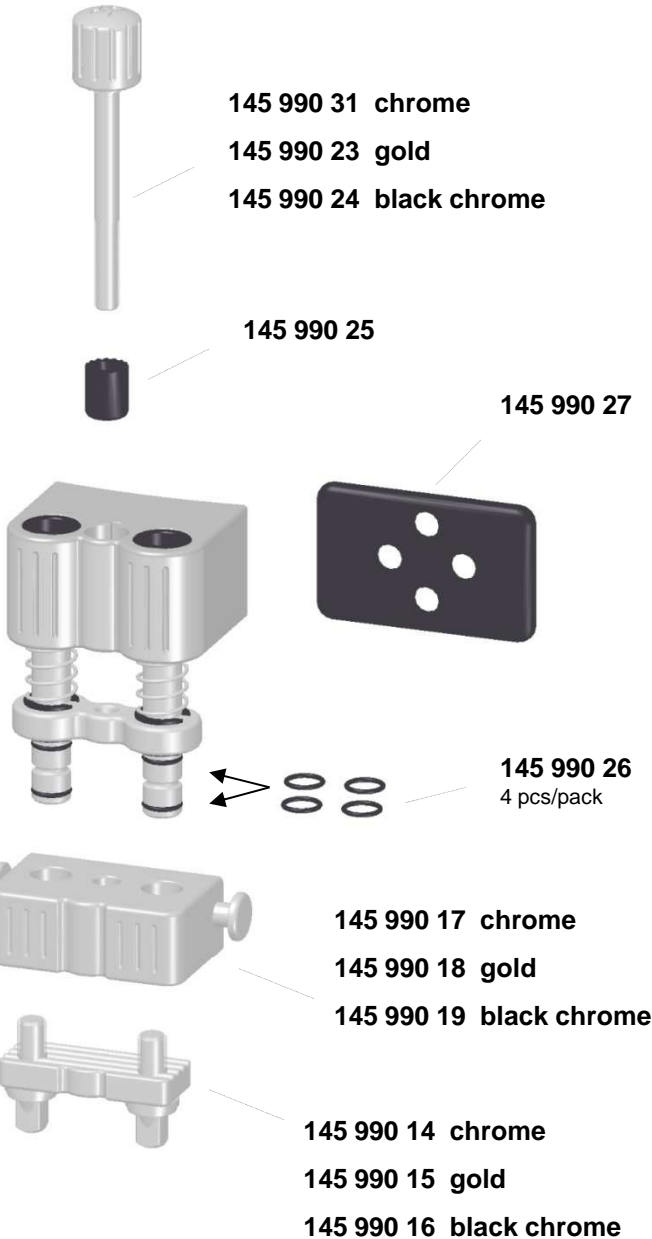

- 190 375 01 chrome**
- 190 375 05 gold**
- 190 375 07 aranja**

190 269 01
Torx – screw
ø5x13
20 pcs / pack

for Vintage shell
for Thin shell
for Medium shell
for Acrylic shell

190 270 01
Torx – screw
ø5x16
20 pcs / pack

for Heavy shell

Badge / Logo, chrome No. 190 344 01

(incl. 4 pcs screw M3x7 and 4 pcs screw M3x10)

Badge / Logo, gold No. 190 344 05

(incl. 4 pcs screw M3x7 and 4 pcs screw M3x10)

Badge / Logo, aranja No. 190 344 07

190 442 01 chrome

190 442 05 gold

190 442 07 black chrome

Snare Butt spare parts

Snare Strainer spare parts

Drum steel hoop for batter side

10"	6 Rods	145 941 46	chrome
10"	6 Rods	190 124 05	gold
10"	6 Rods	190 124 07	aranja

12"	8 Rods	190 118 01	chrome
12"	8 Rods	190 118 05	gold
12"	8 Rods	190 118 07	aranja

13"	8 Rods	190 120 01	chrome
13"	8 Rods	190 120 05	gold
13"	8 Rods	190 120 07	aranja

14"	10 Rods	190 122 01	chrome
14"	10 Rods	190 122 05	gold
14"	10 Rods	190 122 07	aranja