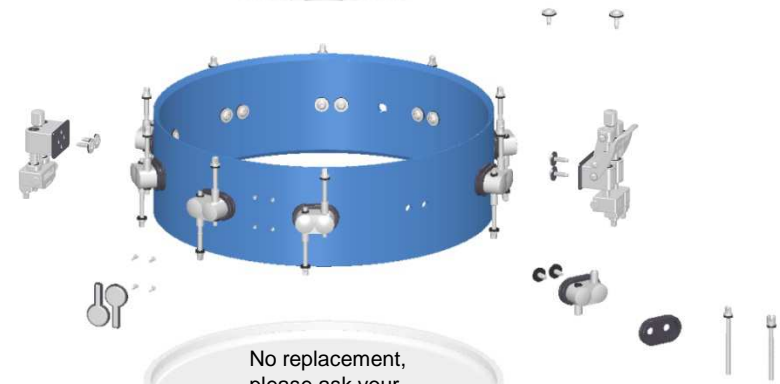

SQ² Piccolo Snare Drum

SQ² Piccolo Snare Drum
with steel hoop

SQ² Piccolo Snare Drum
with die - cast hoop
only for 14"

190 011 01
4 pcs / pack

No replacement,
please ask your
local dealer

Piccolo Lug complete

190 374 01
2 pcs / pack

- 190 373 01 chrome**
- 190 373 05 gold**
- 190 373 07 aranja**

Square head screw 65mm
6 pcs / pack

- 190 279 01 chrome**
- 190 279 05 gold**
- 190 279 07 aranja**

Slotted screw 65mm
6 pcs / pack