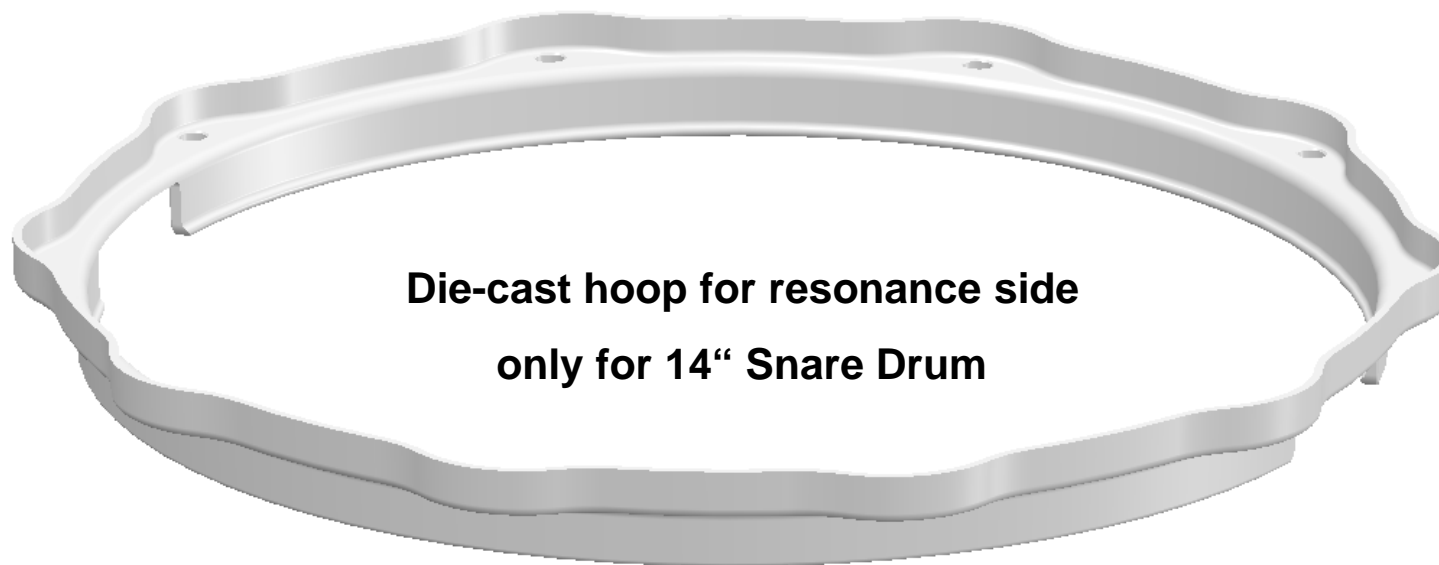

190 003 07 aranja

**Die-cast hoop for batter side
only for 14" Snare Drum**

190 479 01 chrome

190 479 05 gold

190 479 07 aranja

**Die-cast hoop for resonance side
only for 14" Snare Drum**